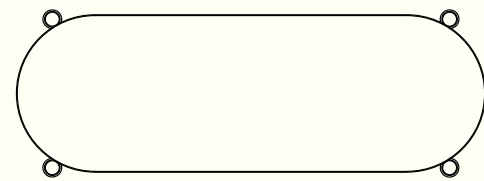

OTTOMANS

HOSHI Ottoman Oblong

HOSHI COLLECTION – MAY 2024
CODE: HO_OT_OB

DETAILS

The HOSHI Oblong Ottoman has an elongated profile with legs of American Ash, Walnut or Oak. Stain options for the American Ash timber frame include a Natural or Japan Black finish. Fabric or leather upholstery may be specified. To complete the collection the HOSHI range extends to a single armchair, lounge and side tables.

DIMENSIONS

1200mm W / 430mm D / 450mm H

NATURAL FRAME

American Ash – Natural

American Ash – Black

American Oak

American Walnut

COLOUR FRAME

Wilderness

Liquid Gold

Thundercloud

FABRIC

Custom Upholstery

MADE IN AUSTRALIA.
8 WEEK LEAD TIME.
5 YEAR STRUCTURAL WARRANTY.