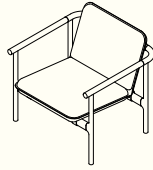

HOSHI Collection

HOSHI ARMCHAIR

HOSHI CLASSIC ARMCHAIR
INDOOR STEEL CODE: HO_SI_CH_STL_CLS_IND
INDOOR TIMBER CODE: HO_SI_CH_(Timber Code)_CLS_IND
OUTDOOR CODE: HO_SI_CH_STL_CLS_OUT
790mm W / 800mm D / 770mm H / 450mm S