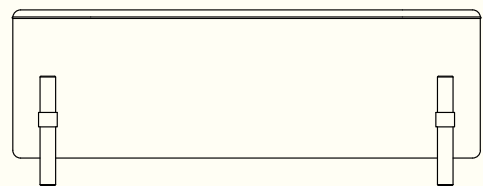

OTTOMANS

HOSHI Ottoman Oblong

HOSHI COLLECTION – MAY 2024
CODE: HO_OT_OB

DETAILS

The HOSHI Oblong Ottoman has an elongated profile with legs of American Ash, Walnut or Oak. Stain options for the American Ash timber frame include a Natural or Japan Black finish. Fabric or leather upholstery may be specified. To complete the collection the HOSHI range extends to a single armchair, lounge and side tables.

DIMENSIONS

1200mm W / 430mm D / 450mm H

NATURAL FRAME

American Ash – Natural

American Ash – Black

American Oak

American Walnut

COLOUR FRAME

Wilderness

Liquid Gold

Thundercloud

FABRIC

Custom Upholstery

MADE IN AUSTRALIA.
8 WEEK LEAD TIME.
5 YEAR STRUCTURAL WARRANTY.