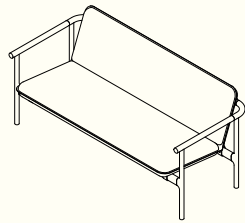

HOSHI LOUNGE

HOSHI LOUNGE
INDOOR STEEL CODE: HO_LO_CH_STL_CLS_IND
INDOOR TIMBER CODE: HO_LO_CH_(Timber Code)_CLS_IND
OUTDOOR CODE: HO_LO_CH_STL_CLS_OUT
1700mm W / 800mm D / 770mm H / 450mm S