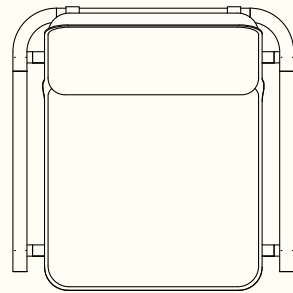

SINGLE

HOSHI Single Classic Armchair

HOSHI COLLECTION - MAY 2024

INDOOR STEEL CODE: HO_SI_CH_STL_CLS_IND
INDOOR TIMBER CODE: HO_SI_CH_(Timber Code)_CLS_IND
OUTDOOR CODE: HO_SI_CH_STL_CLS_OUT

DETAILS

The HOSHI Classic frame features a tubular profile. Available in both outdoors and indoors with either timber or powdercoated steel finish. Fabric or leather upholstery may be specified. To complete the collection the HOSHI range extends to a lounge, ottomans and side tables.

DIMENSIONS

790mm W / 800mm D / 770mm H / 450mm S