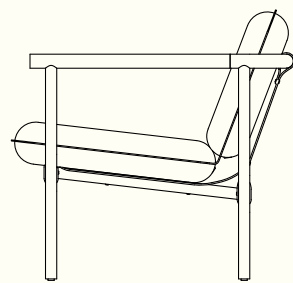

### DETAILS

The HOSHI Classic frame features a tubular profile. Available in both outdoors and indoors with either timber or powdercoated steel finish. Fabric or leather upholstery may be specified. To complete the collection the HOSHI range extends to a lounge, ottomans and side tables.