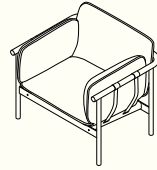

HOSHI BUTTER ARMCHAIR
INDOOR CODE: HO_SI_CH_STL_BTR_IND
INDOOR TIMBER CODE: HO_SI_CH_(Timber Code)_BTR_IND
OUTDOOR CODE: HO_SI_CH_STL_BTR_OUT
945mm W / 810mm D / 820mm H / 450mm S