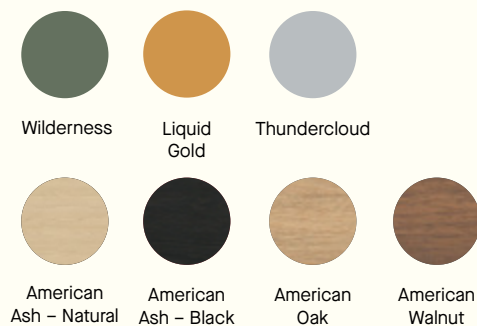

INDOOR - FRAME