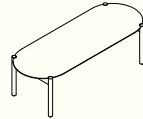

HOSHI SIDE TABLE OVAL
INDOOR STEEL CODE: HO_ST_OV_IND
INDOOR TIMBER CODE: HO_ST_(Timber Code)_OV_IND
OUTDOOR CODE: HO_ST_OV_OUT
1200mm W / 450mm D / 357mm H