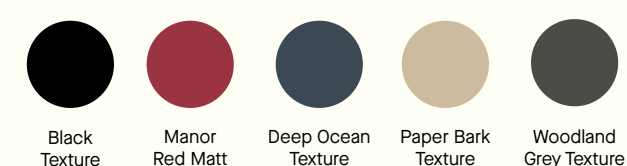

FABRIC

OUTDOOR - FRAME

FABRIC

MADE IN AUSTRALIA.
8 WEEK LEAD TIME.
5 YEAR STRUCTURAL WARRANTY.