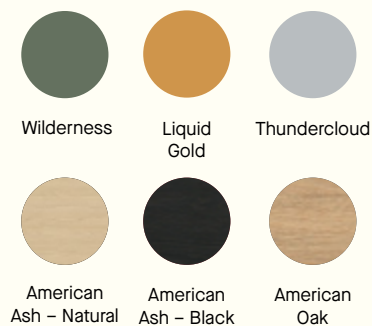

INDOOR - FRAME