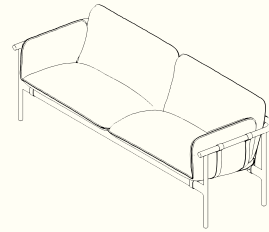

HOSHI BUTTER LOUNGE
INDOOR STEEL CODE: HO_LO_CH_STL_BTR_IND
OUTDOOR CODE: HO_LO_CH_STL_BTR_OUT
2200mm W / 810mm D / 820mm H / 450mm S