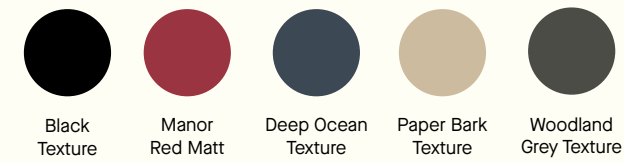

TOPS

OUTDOOR - FRAME

TOPS

MADE IN AUSTRALIA.
8 WEEK LEAD TIME.
5 YEAR STRUCTURAL WARRANTY.