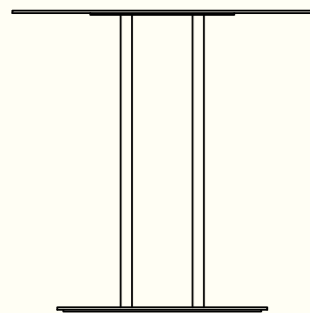

SIDE TABLE

NAVE Side Table Round

NAVE COLLECTION – JUNE 2024
CODE: NA_ST_RD

DETAILS

The NAVE Side Tables are suited to a wide range of settings including domestic, workplace and hospitality. The tables can be specified in multiple textured powder coat finishes.

DIMENSIONS

500mm W / 500mm D / 500mm H

FRAME

Black
Texture

Deep Ocean
Texture

Paper Bark
Texture

Woodland
Grey Texture

MADE IN AUSTRALIA.
8 WEEK LEAD TIME.
5 YEAR STRUCTURAL WARRANTY.