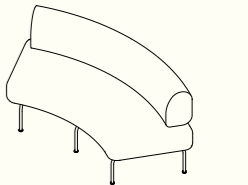

NAVE OTTOMAN 60° with HIGH
FULL BOLSTER
CODE: NA_OT_60_FB_HIGH
1500mm W / 1200mm D /
750mm H / 450mm S