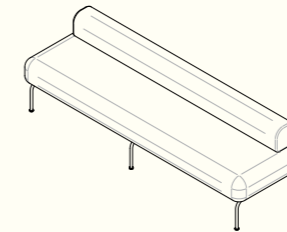

NAVE MODULAR OTTOMAN

NAVE OTTOMAN MEDIUM
 CODE: NA_OT_MD
 1800mm W / 650mm D /
 450mm H

NAVE OTTOMAN LARGE
 CODE: NA_OT_LG
 2200mm W / 650mm D /
 450mm H

NAVE OTTOMAN D
 CODE: NA_OT_DE
 1300mm W / 650mm D /
 450mm H

NAVE OTTOMAN 60°
 CODE: NA_OT_60
 1500mm W / 1200mm D /
 450mm H

NAVE MODULAR OTTOMAN BOLSTER

NAVE OTTOMAN MEDIUM LOW
 BOLSTER FULL
 CODE: NA_OT_MD_FB
 1800mm W / 650mm D /
 650mm H / 450mm S

NAVE OTTOMAN LARGE LOW
 BOLSTER FULL
 CODE: NA_OT_LG_FB
 2200mm W / 650mm D /
 650mm H / 450mm S

NAVE OTTOMAN LARGE LOW
 BOLSTER HALF
 CODE: NA_OT_LG_HB
 2200mm W / 650mm D /
 650mm H / 450mm S

NAVE OTTOMAN 60° LOW
 BOLSTER FULL
 CODE: NA_OT_60_FB
 1500mm W / 1200mm D /
 650mm H / 450mm S

NAVE OTTOMAN MEDIUM with
 HIGH FULL BOLSTER
 CODE: NA_OT_MD_FB_HIGH
 1800mm W / 650mm D / 750mm H /
 450mm S