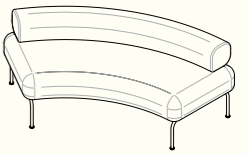

NAVE OTTOMAN 60°
 CODE: NA_OT_60
 1500mm W / 1200mm D /
 450mm H

NAVE MODULAR OTTOMAN BOLSTER

NAVE OTTOMAN MEDIUM LOW
 BOLSTER FULL
 CODE: NA_OT_MD_FB
 1800mm W / 650mm D /
 650mm H / 450mm S

NAVE OTTOMAN LARGE LOW
 BOLSTER FULL
 CODE: NA_OT_LG_FB
 2200mm W / 650mm D /
 650mm H / 450mm S

NAVE OTTOMAN LARGE LOW
 BOLSTER HALF
 CODE: NA_OT_LG_HB
 2200mm W / 650mm D /
 650mm H / 450mm S

NAVE OTTOMAN 60° LOW
 BOLSTER FULL
 CODE: NA_OT_60_FB
 1500mm W / 1200mm D /
 650mm H / 450mm S

NAVE OTTOMAN MEDIUM with
 HIGH FULL BOLSTER
 CODE: NA_OT_MD_FB_HIGH
 1800mm W / 650mm D / 750mm H /
 450mm S