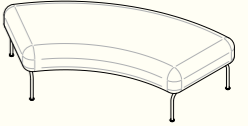

NAVE MODULAR OTTOMAN

NAVE OTTOMAN MEDIUM
 CODE: NA_OT_MD
 1800mm W / 650mm D /
 450mm H

NAVE OTTOMAN LARGE
 CODE: NA_OT_LG
 2200mm W / 650mm D /
 450mm H

NAVE OTTOMAN D
 CODE: NA_OT_DE
 1300mm W / 650mm D /
 450mm H

NAVE OTTOMAN 60°
 CODE: NA_OT_60
 1500mm W / 1200mm D /
 450mm H

NAVE MODULAR OTTOMAN BOLSTER

NAVE OTTOMAN MEDIUM LOW
 BOLSTER FULL
 CODE: NA_OT_MD_FB
 1800mm W / 650mm D /
 650mm H / 450mm S

NAVE OTTOMAN LARGE LOW
 BOLSTER FULL
 CODE: NA_OT_LG_FB
 2200mm W / 650mm D /
 650mm H / 450mm S