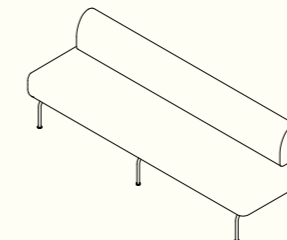

NAVE OTTOMAN 60°
 CODE: NA_OT_60
 1500mm W / 1200mm D /
 450mm H

NAVE MODULAR OTTOMAN BOLSTER

NAVE OTTOMAN MEDIUM LOW
 BOLSTER FULL
 CODE: NA_OT_MD_FB
 1800mm W / 650mm D /
 650mm H / 450mm S

NAVE OTTOMAN LARGE LOW
 BOLSTER FULL
 CODE: NA_OT_LG_FB
 2200mm W / 650mm D /
 650mm H / 450mm S

NAVE OTTOMAN LARGE LOW
 BOLSTER HALF
 CODE: NA_OT_LG_HB
 2200mm W / 650mm D /
 650mm H / 450mm S

NAVE OTTOMAN 60° LOW
 BOLSTER FULL
 CODE: NA_OT_60_FB
 1500mm W / 1200mm D /
 650mm H / 450mm S

NAVE OTTOMAN MEDIUM with
 HIGH FULL BOLSTER
 CODE: NA_OT_MD_FB_HIGH
 1800mm W / 650mm D / 750mm H /
 450mm S

NAVE OTTOMAN LARGE with HIGH
 FULL BOLSTER
 CODE: NA_OT_LG_FB_HIGH
 2200mm W / 650mm D / 750mm H /
 450mm S

NAVE OTTOMAN LARGE with HIGH
 HALF BOLSTER
 CODE: NA_OT_LG_HB_HIGH
 2200mm W / 650mm D / 750mm H /
 450mm S