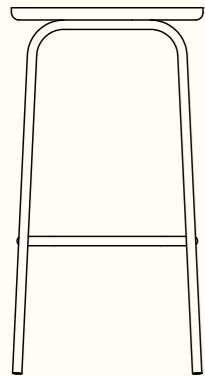

STOOL

NAVE Stool 750

NAVE COLLECTION – JUNE 2024
CODE: NA_SL_750

DETAILS

The NAVE Stools are suited to a wide range of settings including domestic, workplace and hospitality, the Nave Stool tops may be specified in solid timber, steel or upholstered in a choice of fabric or leather with the frame powder coated in multiple finishes.

DIMENSIONS

405mm W / 405mm D / 750mm H