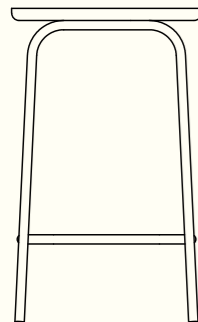

STOOL

NAVE Stool 650

NAVE COLLECTION – JUNE 2024
CODE: NA_SL_650

DETAILS

The NAVE Stools are suited to a wide range of settings including domestic, workplace and hospitality, the Nave Stool tops may be specified in solid timber, steel or upholstered in a choice of fabric or leather with the frame powder coated in multiple finishes.

DIMENSIONS

375mm W / 380mm D / 650mm H