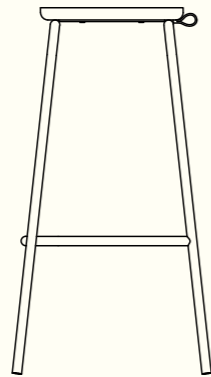

STOOL

NAVE Stool 750

NAVE COLLECTION – JUNE 2024
CODE: NA_SL_750

DETAILS

The NAVE Stools are suited to a wide range of settings including domestic, workplace and hospitality, the Nave Stool tops may be specified in solid timber, steel or upholstered in a choice of fabric or leather with the frame powder coated in multiple finishes.

DIMENSIONS

405mm W / 405mm D / 750mm H