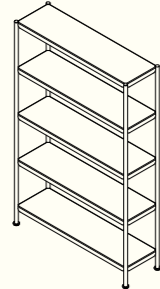

NAVE OTTOMAN SIDE TABLE 90°
 CODE: NA_ST_90
 650mm W / 650mm D /
 350mm H

NAVE WRITING TABLE
 CODE: NA_WT
 390mm W / 300mm D /
 405mm H

NAVE Collection

NAVE SHELVES

NAVE SHELVES MEDIUM 3
CODE: NA_SH_MD_3
1130mm W / 350mm D /
965mm H

NAVE SHELVES MEDIUM 5
CODE: NA_SH_MD_5
1130mm W / 350mm D /
1760mm H

NAVE SHELVES LARGE 3
CODE: NA_SH_LG_3
1830mm W / 350mm D /
965mm H

NAVE SHELVES LARGE 5
CODE: NA_SH_LG_5
1830mm W / 350mm D /
1760mm H