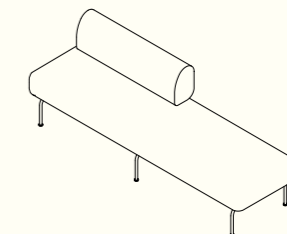

NAVE OTTOMAN 60°
 CODE: NA_OT_60
 1500mm W / 1200mm D /
 450mm H

NAVE MODULAR OTTOMAN BOLSTER

NAVE OTTOMAN MEDIUM LOW
 BOLSTER FULL
 CODE: NA_OT_MD_FB
 1800mm W / 650mm D /
 650mm H / 450mm S

NAVE OTTOMAN LARGE LOW
 BOLSTER FULL
 CODE: NA_OT_LG_FB
 2200mm W / 650mm D /
 650mm H / 450mm S

NAVE OTTOMAN LARGE LOW
 BOLSTER HALF
 CODE: NA_OT_LG_HB
 2200mm W / 650mm D /
 650mm H / 450mm S

NAVE OTTOMAN 60° LOW
 BOLSTER FULL
 CODE: NA_OT_60_FB
 1500mm W / 1200mm D /
 650mm H / 450mm S

NAVE OTTOMAN MEDIUM with
 HIGH FULL BOLSTER
 CODE: NA_OT_MD_FB_HIGH
 1800mm W / 650mm D / 750mm H /
 450mm S

NAVE OTTOMAN LARGE with HIGH
 FULL BOLSTER
 CODE: NA_OT_LG_FB_HIGH
 2200mm W / 650mm D / 750mm H /
 450mm S

NAVE OTTOMAN LARGE with HIGH
 HALF BOLSTER
 CODE: NA_OT_LG_HB_HIGH
 2200mm W / 650mm D / 750mm H /
 450mm S