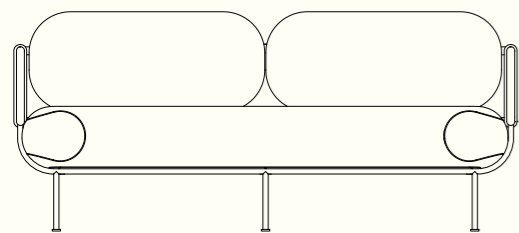

LOUNGES

NAVE Lounge Medium

NAVE COLLECTION - JUNE 2024
CODE: NA_LO_CH_MD

DETAILS

The NAVE Medium Lounge is suited to a wide range of settings including domestic, workplace and hospitality. The NAVE Medium Lounge may be upholstered in a choice of fabric or leather with the frame powder coated from a selection of multiple finishes.

DIMENSIONS

1820mm W / 770mm D / 785mm H / 440mm S

FRAME

Black
Texture

Manor
Red Matt

Deep Ocean
Texture

Paper Bark
Texture

Woodland
Grey Texture

ACCESSORIES

Power:
TUFF A+C USB

Australia / New
Zealand Socket

TUFF-PD Charger
USB A / USB C

FABRIC

Custom
Upholstery

MADE IN AUSTRALIA.
8 WEEK LEAD TIME.
5 YEAR STRUCTURAL WARRANTY.