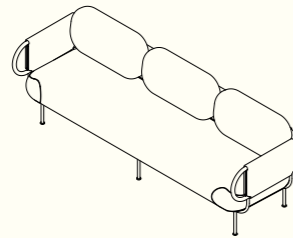

NAVE Collection

NAVE SINGLE ARMCHAIR

NAVE SINGLE ARMCHAIR
 CODE: NA_SI_CH
 775mm W / 770mm D /
 785mm H / 440mm S

NAVE LOUNGES

NAVE LOUNGE MEDIUM
 CODE: NA_LO_CH_MD
 1820mm W / 770mm D /
 785mm H / 440mm S

NAVE LOUNGE LARGE
 CODE: NA_LO_CH_LG
 2220mm W / 770mm D /
 785mm H / 440mm S

NAVE STOOLS

NAVE STOOL 450H
 CODE: NA_SL_450
 360mm W / 340mm D /
 450mm H

NAVE STOOL 650H
 CODE: NA_SL_650
 375mm W / 380mm D /
 650mm H