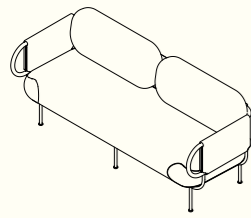

NAVE Collection

NAVE SINGLE ARMCHAIR

NAVE SINGLE ARMCHAIR
 CODE: NA_SI_CH
 775mm W / 770mm D /
 785mm H / 440mm S

NAVE LOUNGES

NAVE LOUNGE MEDIUM
 CODE: NA_LO_CH_MD
 1820mm W / 770mm D /
 785mm H / 440mm S

NAVE LOUNGE LARGE
 CODE: NA_LO_CH_LG
 2220mm W / 770mm D /
 785mm H / 440mm S

NAVE STOOLS

NAVE STOOL 450H
 CODE: NA_SL_450
 360mm W / 340mm D /
 450mm H

NAVE STOOL 650H
 CODE: NA_SL_650
 375mm W / 380mm D /
 650mm H