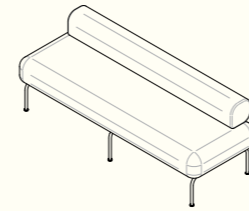

NAVE STOOL 750H
 CODE: NA_SL_750
 405mm W / 405mm D /
 750mm H

NAVE SIDE TABLES

NAVE SIDE TABLE OVAL
 CODE: NA_ST_OV
 510mm W / 320mm D /
 500mm H

NAVE SIDE TABLE ROUND
 CODE: NA_ST_RD
 500mm W / 500mm D /
 500mm H

NAVE MODULAR OTTOMAN

NAVE OTTOMAN MEDIUM
 CODE: NA_OT_MD
 1800mm W / 650mm D /
 450mm H

NAVE OTTOMAN LARGE
 CODE: NA_OT_LG
 2200mm W / 650mm D /
 450mm H

NAVE OTTOMAN D
 CODE: NA_OT_DE
 1300mm W / 650mm D /
 450mm H

NAVE OTTOMAN 60°
 CODE: NA_OT_60
 1500mm W / 1200mm D /
 450mm H

NAVE MODULAR OTTOMAN BOLSTER

NAVE OTTOMAN MEDIUM LOW
 BOLSTER FULL
 CODE: NA_OT_MD_FB
 1800mm W / 650mm D /
 650mm H / 450mm S

NAVE OTTOMAN LARGE LOW
 BOLSTER FULL
 CODE: NA_OT_LG_FB
 2200mm W / 650mm D /
 650mm H / 450mm S