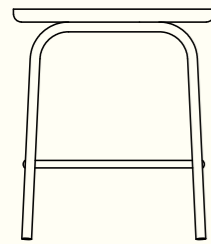

STOOL

NAVE Stool 450

NAVE COLLECTION – JUNE 2024
CODE: NA_SL_450

DETAILS

The NAVE Stools are suited to a wide range of settings including domestic, workplace and hospitality, the Nave Stool tops may be specified in solid timber, steel or upholstered in a choice of fabric or leather with the frame powder coated in multiple finishes.

DIMENSIONS

360mm W / 340mm D / 450mm H

FRAME

Black
Texture

Manor
Red Matt

Deep Ocean
Texture

Paper Bark
Texture

Woodland
Grey Texture

ACCESSORIES

Leather Loop

Black
Leather

Natural
Leather

SEAT TOPS

American
Ash

American
Ash - Black

American
Oak

American
Walnut

MADE IN AUSTRALIA.
8 WEEK LEAD TIME.
5 YEAR STRUCTURAL WARRANTY.