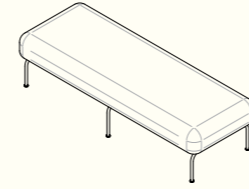

NAVE LOUNGE LARGE
 CODE: NA_LO_CH_LG
 2220mm W / 770mm D /
 785mm H / 440mm S

NAVE STOOLS

NAVE STOOL 450H
 CODE: NA_SL_450
 360mm W / 340mm D /
 450mm H

NAVE STOOL 650H
 CODE: NA_SL_650
 375mm W / 380mm D /
 650mm H

NAVE STOOL 750H
 CODE: NA_SL_750
 405mm W / 405mm D /
 750mm H

NAVE SIDE TABLES

NAVE SIDE TABLE OVAL
 CODE: NA_ST_OV
 510mm W / 320mm D /
 500mm H

NAVE SIDE TABLE ROUND
 CODE: NA_ST_RD
 500mm W / 500mm D /
 500mm H

NAVE MODULAR OTTOMAN

NAVE OTTOMAN MEDIUM
 CODE: NA_OT_MD
 1800mm W / 650mm D /
 450mm H

NAVE OTTOMAN LARGE
 CODE: NA_OT_LG
 2200mm W / 650mm D /
 450mm H

NAVE OTTOMAN D
 CODE: NA_OT_DE
 1300mm W / 650mm D /
 450mm H