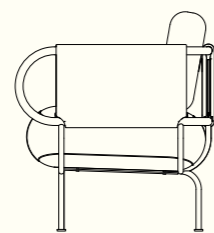

LOUNGES

NAVE Lounge Medium

NAVE COLLECTION - JUNE 2024
CODE: NA_LO_CH_MD

DETAILS

The NAVE Medium Lounge is suited to a wide range of settings including domestic, workplace and hospitality. The NAVE Medium Lounge may be upholstered in a choice of fabric or leather with the frame powder coated from a selection of multiple finishes.

DIMENSIONS

1820mm W / 770mm D / 785mm H / 440mm S

FRAME

Black
Texture

Manor
Red Matt

Deep Ocean
Texture

Paper Bark
Texture

Woodland
Grey Texture

ACCESSORIES

Power:
TUFF A+C USB

Australia / New
Zealand Socket

TUFF-PD Charger
USB A / USB C

FABRIC

Custom
Upholstery

MADE IN AUSTRALIA.
8 WEEK LEAD TIME.
5 YEAR STRUCTURAL WARRANTY.