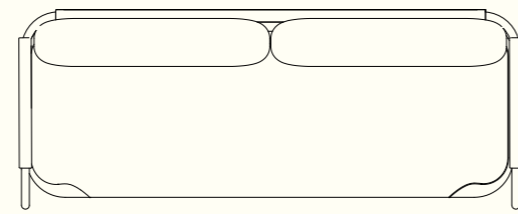

LOUNGES

NAVE Lounge Medium

NAVE COLLECTION - JUNE 2024
CODE: NA_LO_CH_MD

DETAILS

The NAVE Medium Lounge is suited to a wide range of settings including domestic, workplace and hospitality. The NAVE Medium Lounge may be upholstered in a choice of fabric or leather with the frame powder coated from a selection of multiple finishes.

DIMENSIONS

1820mm W / 770mm D / 785mm H / 440mm S

FRAME

Black
Texture

Manor
Red Matt

Deep Ocean
Texture

Paper Bark
Texture

Woodland
Grey Texture

ACCESSORIES

Power:
TUFF A+C USB

Australia / New
Zealand Socket

TUFF-PD Charger
USB A / USB C

FABRIC

Custom
Upholstery

MADE IN AUSTRALIA.
8 WEEK LEAD TIME.
5 YEAR STRUCTURAL WARRANTY.