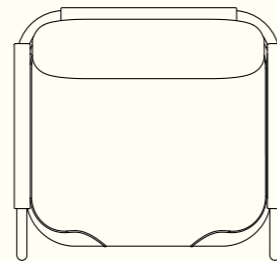

SINGLE

NAVE Single Armchair

NAVE COLLECTION - JUNE 2024
CODE: NA_SI_CH

DETAILS

The NAVE Single Armchair is suited to a wide range of settings including domestic, workplace and hospitality, the NAVE Single Armchair may be upholstered in a choice of fabric or leather with the frame powder coated from a selection of multiple finishes.

DIMENSIONS

775mm W / 770mm D / 785mm H / 440mm S

FRAME

Black
Texture

Manor
Red Matt

Deep Ocean
Texture

Paper Bark
Texture

Woodland
Grey Texture

ACCESSORIES

Power:
TUFF A+C USB

Australia / New
Zealand Socket

TUFF-PD Charger
USB A / USB C

FABRIC

Custom
Upholstery

MADE IN AUSTRALIA.
8 WEEK LEAD TIME.
5 YEAR STRUCTURAL WARRANTY.