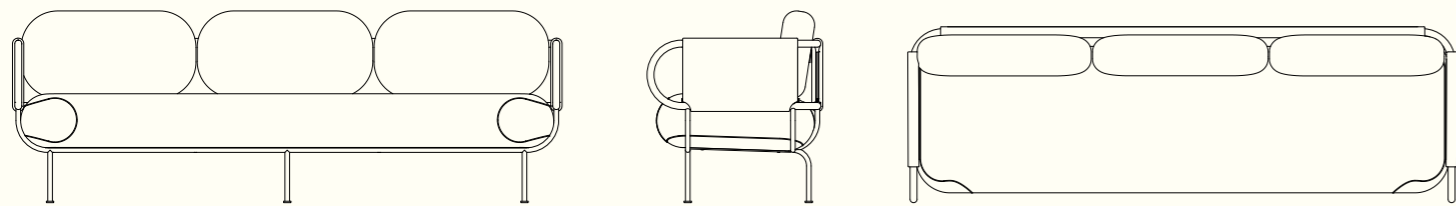

LOUNGES

NAVE Lounge Large

NAVE COLLECTION – JUNE 2024
CODE: NA_LO_CH_LG

DETAILS

The NAVE Large Lounge is suited to a wide range of settings including domestic, workplace and hospitality. The NAVE Large Lounge may be upholstered in a choice of fabric or leather with the frame powder coated from a selection of multiple finishes.

DIMENSIONS

2220mm W / 770mm D / 785mm H / 440mm S