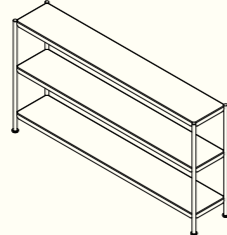

NAVE OTTOMAN 60° with HIGH
 FULL BOLSTER
 CODE: NA_OT_60_FB_HIGH
 1500mm W / 1200mm D /
 750mm H / 450mm S

NAVE OTTOMAN TABLES

NAVE OTTOMAN SIDE TABLE SQUARE
 CODE: NA_ST_SQ
 650mm W / 650mm D /
 350mm H

NAVE OTTOMAN SIDE TABLE 90°
 CODE: NA_ST_90
 650mm W / 650mm D /
 350mm H

NAVE WRITING TABLE
 CODE: NA_WT
 390mm W / 300mm D /
 405mm H

NAVE Collection

NAVE SHELVES

NAVE SHELVES MEDIUM 3
CODE: NA_SH_MD_3
1130mm W / 350mm D /
965mm H

NAVE SHELVES MEDIUM 5
CODE: NA_SH_MD_5
1130mm W / 350mm D /
1760mm H

NAVE SHELVES LARGE 3
CODE: NA_SH_LG_3
1830mm W / 350mm D /
965mm H

NAVE SHELVES LARGE 5
CODE: NA_SH_LG_5
1830mm W / 350mm D /
1760mm H