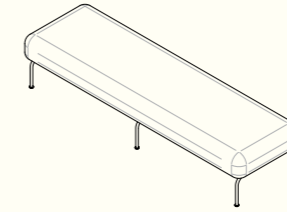

NAVE LOUNGE LARGE
 CODE: NA_LO_CH_LG
 2220mm W / 770mm D /
 785mm H / 440mm S

NAVE STOOLS

NAVE STOOL 450H
 CODE: NA_SL_450
 360mm W / 340mm D /
 450mm H

NAVE STOOL 650H
 CODE: NA_SL_650
 375mm W / 380mm D /
 650mm H

NAVE STOOL 750H
 CODE: NA_SL_750
 405mm W / 405mm D /
 750mm H

NAVE SIDE TABLES

NAVE SIDE TABLE OVAL
 CODE: NA_ST_OV
 510mm W / 320mm D /
 500mm H

NAVE SIDE TABLE ROUND
 CODE: NA_ST_RD
 500mm W / 500mm D /
 500mm H

NAVE MODULAR OTTOMAN

NAVE OTTOMAN MEDIUM
 CODE: NA_OT_MD
 1800mm W / 650mm D /
 450mm H

NAVE OTTOMAN LARGE
 CODE: NA_OT_LG
 2200mm W / 650mm D /
 450mm H

NAVE OTTOMAN D
 CODE: NA_OT_DE
 1300mm W / 650mm D /
 450mm H