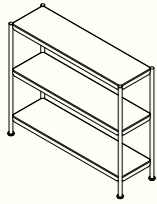

NAVE Collection

NAVE SHELVES

NAVE SHELVES MEDIUM 3
CODE: NA_SH_MD_3
1130mm W / 350mm D /
965mm H

NAVE SHELVES MEDIUM 5
CODE: NA_SH_MD_5
1130mm W / 350mm D /
1760mm H

NAVE SHELVES LARGE 3
CODE: NA_SH_LG_3
1830mm W / 350mm D /
965mm H

NAVE SHELVES LARGE 5
CODE: NA_SH_LG_5
1830mm W / 350mm D /
1760mm H

MATERIAL

Upholstered Seating

NAVE Chair Frame

The NAVE frame is made from furniture grade ERW steel tube. Rolled and hand welded to form a sturdy frame for the upholstery. Powder coated with tap in nylon foot glyde.

Upholstery and Foam

Sculpted from commercial-grade polyurethane foam. Creating a seat base that is comfortable and can withstand long term use. Designed to be upholstered in different fabrics and leather.

Stool

Legs

Made from furniture grade ERW steel tube. Tap in Nylon glides.

Seat options

Machined Solid Timber, Sheet steel, Upholstered fabric / commercial foam.

Accessories

3mm Leather strap fixed to underside of stool top.

Side Tables – Modular Ottoman

Tops

Available in Solid timber and laminate. Attached by bolt-on supports fixed to the underside of the frame.

Frame

Made from furniture grade ERW steel tube. Multiple powder coated finishes are available.

Side Tables – Free Standing

Frame

Made from furniture grade ERW steel tube. Sheet steel top. Multiple textured powder coated finishes are available.

Shelves

Structural Frame

Made from furniture grade ERW steel tube. The shelf trays are made from folded mild steel sheets. Multiple powder coated finishes are available.

MODULAR POWER

TUFF power module. 10amp GPO with option USB + USBC.

Fixed to underside of any NAVE seating product.

Australia /
New Zealand Socket

TUFF-PD Charger
USB A / USB C

MADE IN AUSTRALIA.
8 WEEK LEAD TIME.
5 YEAR STRUCTURAL WARRANTY.