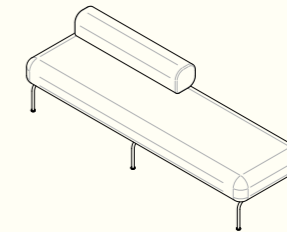

NAVE MODULAR OTTOMAN

NAVE OTTOMAN MEDIUM
 CODE: NA_OT_MD
 1800mm W / 650mm D /
 450mm H

NAVE OTTOMAN LARGE
 CODE: NA_OT_LG
 2200mm W / 650mm D /
 450mm H

NAVE OTTOMAN D
 CODE: NA_OT_DE
 1300mm W / 650mm D /
 450mm H

NAVE OTTOMAN 60°
 CODE: NA_OT_60
 1500mm W / 1200mm D /
 450mm H

NAVE MODULAR OTTOMAN BOLSTER

NAVE OTTOMAN MEDIUM LOW
 BOLSTER FULL
 CODE: NA_OT_MD_FB
 1800mm W / 650mm D /
 650mm H / 450mm S

NAVE OTTOMAN LARGE LOW
 BOLSTER FULL
 CODE: NA_OT_LG_FB
 2200mm W / 650mm D /
 650mm H / 450mm S

NAVE OTTOMAN LARGE LOW
 BOLSTER HALF
 CODE: NA_OT_LG_HB
 2200mm W / 650mm D /
 650mm H / 450mm S

NAVE OTTOMAN 60° LOW
 BOLSTER FULL
 CODE: NA_OT_60_FB
 1500mm W / 1200mm D /
 650mm H / 450mm S

NAVE OTTOMAN MEDIUM with
 HIGH FULL BOLSTER
 CODE: NA_OT_MD_FB_HIGH
 1800mm W / 650mm D / 750mm H /
 450mm S