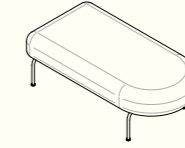

NAVE STOOL 750H
 CODE: NA_SL_750
 405mm W / 405mm D /
 750mm H

NAVE SIDE TABLES

NAVE SIDE TABLE OVAL
 CODE: NA_ST_OV
 510mm W / 320mm D /
 500mm H

NAVE SIDE TABLE ROUND
 CODE: NA_ST_RD
 500mm W / 500mm D /
 500mm H

NAVE MODULAR OTTOMAN

NAVE OTTOMAN MEDIUM
 CODE: NA_OT_MD
 1800mm W / 650mm D /
 450mm H

NAVE OTTOMAN LARGE
 CODE: NA_OT_LG
 2200mm W / 650mm D /
 450mm H

NAVE OTTOMAN D
 CODE: NA_OT_DE
 1300mm W / 650mm D /
 450mm H

NAVE OTTOMAN 60°
 CODE: NA_OT_60
 1500mm W / 1200mm D /
 450mm H

NAVE MODULAR OTTOMAN BOLSTER

NAVE OTTOMAN MEDIUM LOW
 BOLSTER FULL
 CODE: NA_OT_MD_FB
 1800mm W / 650mm D /
 650mm H / 450mm S

NAVE OTTOMAN LARGE LOW
 BOLSTER FULL
 CODE: NA_OT_LG_FB
 2200mm W / 650mm D /
 650mm H / 450mm S