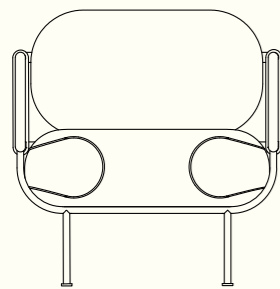

SINGLE

NAVE Single Armchair

NAVE COLLECTION - JUNE 2024
CODE: NA_SI_CH

DETAILS

The NAVE Single Armchair is suited to a wide range of settings including domestic, workplace and hospitality, the NAVE Single Armchair may be upholstered in a choice of fabric or leather with the frame powder coated from a selection of multiple finishes.

DIMENSIONS

775mm W / 770mm D / 785mm H / 440mm S

FRAME

Black
Texture

Manor
Red Matt

Deep Ocean
Texture

Paper Bark
Texture

Woodland
Grey Texture

ACCESSORIES

Power:
TUFF A+C USB

Australia / New
Zealand Socket

TUFF-PD Charger
USB A / USB C

FABRIC

Custom
Upholstery

MADE IN AUSTRALIA.
8 WEEK LEAD TIME.
5 YEAR STRUCTURAL WARRANTY.