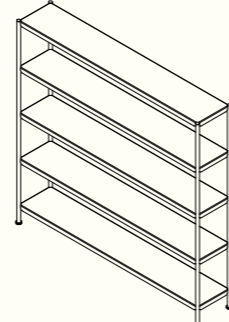

NAVE OTTOMAN 60° with HIGH
 FULL BOLSTER
 CODE: NA_OT_60_FB_HIGH
 1500mm W / 1200mm D /
 750mm H / 450mm S

NAVE OTTOMAN TABLES

NAVE OTTOMAN SIDE TABLE SQUARE
 CODE: NA_ST_SQ
 650mm W / 650mm D /
 350mm H

NAVE OTTOMAN SIDE TABLE 90°
 CODE: NA_ST_90
 650mm W / 650mm D /
 350mm H

NAVE WRITING TABLE
 CODE: NA_WT
 390mm W / 300mm D /
 405mm H

NAVE Collection

NAVE SHELVES

NAVE SHELVES MEDIUM 3
CODE: NA_SH_MD_3
1130mm W / 350mm D /
965mm H

NAVE SHELVES MEDIUM 5
CODE: NA_SH_MD_5
1130mm W / 350mm D /
1760mm H

NAVE SHELVES LARGE 3
CODE: NA_SH_LG_3
1830mm W / 350mm D /
965mm H

NAVE SHELVES LARGE 5
CODE: NA_SH_LG_5
1830mm W / 350mm D /
1760mm H