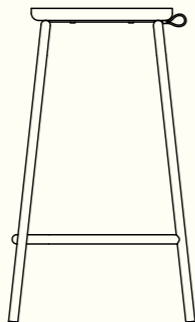

STOOL

NAVE Stool 650

NAVE COLLECTION – JUNE 2024
CODE: NA_SL_650

DETAILS

The NAVE Stools are suited to a wide range of settings including domestic, workplace and hospitality, the Nave Stool tops may be specified in solid timber, steel or upholstered in a choice of fabric or leather with the frame powder coated in multiple finishes.

DIMENSIONS

375mm W / 380mm D / 650mm H