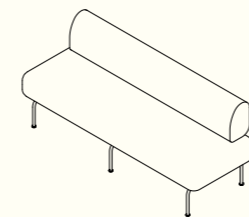

NAVE MODULAR OTTOMAN

NAVE OTTOMAN MEDIUM
 CODE: NA_OT_MD
 1800mm W / 650mm D /
 450mm H

NAVE OTTOMAN LARGE
 CODE: NA_OT_LG
 2200mm W / 650mm D /
 450mm H

NAVE OTTOMAN D
 CODE: NA_OT_DE
 1300mm W / 650mm D /
 450mm H

NAVE OTTOMAN 60°
 CODE: NA_OT_60
 1500mm W / 1200mm D /
 450mm H

NAVE MODULAR OTTOMAN BOLSTER

NAVE OTTOMAN MEDIUM LOW
 BOLSTER FULL
 CODE: NA_OT_MD_FB
 1800mm W / 650mm D /
 650mm H / 450mm S

NAVE OTTOMAN LARGE LOW
 BOLSTER FULL
 CODE: NA_OT_LG_FB
 2200mm W / 650mm D /
 650mm H / 450mm S

NAVE OTTOMAN LARGE LOW
 BOLSTER HALF
 CODE: NA_OT_LG_HB
 2200mm W / 650mm D /
 650mm H / 450mm S

NAVE OTTOMAN 60° LOW
 BOLSTER FULL
 CODE: NA_OT_60_FB
 1500mm W / 1200mm D /
 650mm H / 450mm S

NAVE OTTOMAN MEDIUM with
 HIGH FULL BOLSTER
 CODE: NA_OT_MD_FB_HIGH
 1800mm W / 650mm D / 750mm H /
 450mm S