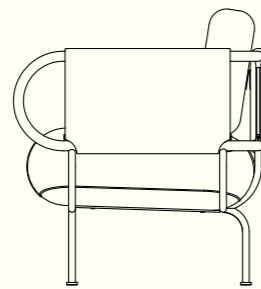

SINGLE

NAVE Single Armchair

NAVE COLLECTION - JUNE 2024
CODE: NA_SI_CH

DETAILS

The NAVE Single Armchair is suited to a wide range of settings including domestic, workplace and hospitality, the NAVE Single Armchair may be upholstered in a choice of fabric or leather with the frame powder coated from a selection of multiple finishes.

DIMENSIONS

775mm W / 770mm D / 785mm H / 440mm S

FRAME

Black
Texture

Manor
Red Matt

Deep Ocean
Texture

Paper Bark
Texture

Woodland
Grey Texture

ACCESSORIES

Power:
TUFF A+C USB

Australia / New
Zealand Socket

TUFF-PD Charger
USB A / USB C

FABRIC

Custom
Upholstery

MADE IN AUSTRALIA.
8 WEEK LEAD TIME.
5 YEAR STRUCTURAL WARRANTY.