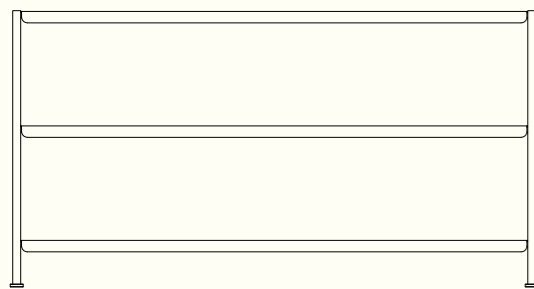

DIMENSIONS

1130mm W / 350mm D / 1760mm H

FRAME

Black
Texture

Manor
Red Matt

Deep Ocean
Texture

Paper Bark
Texture

Woodland
Grey Texture

MADE IN AUSTRALIA.
8 WEEK LEAD TIME.
5 YEAR STRUCTURAL WARRANTY.

SHELVES

NAVE Shelf Large 3

NAVE COLLECTION - JUNE 2024
CODE: NA_SH_LG_3

DETAILS

The Nave Shelves are a gentle yet robust storage solution. Both the 3 and 5 shelf units are available in two width options. NAVE Shelves are powder coated from a selection of multiple finishes.