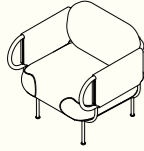

NAVE Collection

NAVE SINGLE ARMCHAIR

NAVE SINGLE ARMCHAIR
 CODE: NA_SI_CH
 775mm W / 770mm D /
 785mm H / 440mm S

NAVE LOUNGES

NAVE LOUNGE MEDIUM
 CODE: NA_LO_CH_MD
 1820mm W / 770mm D /
 785mm H / 440mm S