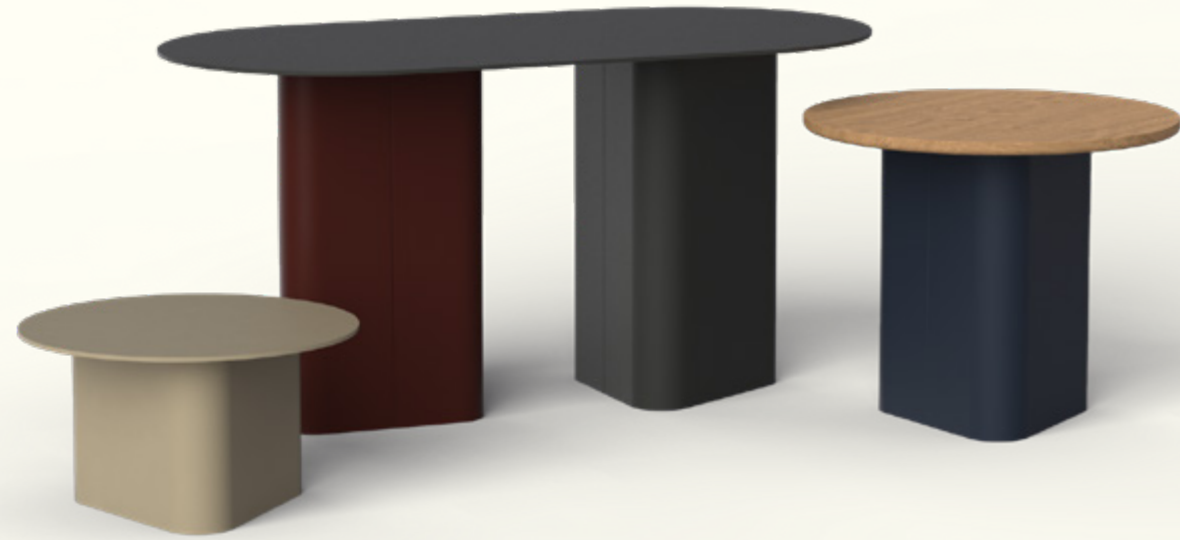

# WALTER

WALTER  
COLLECTION

The WALTER collection is a nod to the three pillars of the National Triangle; Parliament House, the Defense Headquarters and City Hill. The three pillars represent what according to Walter Burley Griffin are the three aspects of a strong democracy; the people, the government and a free market. Today, the triangle is the heart of Canberra, featuring the many national institutions, parks and dining experiences that we have come to love in the Nation's Capital. WALTER pays homage to Canberra's history whilst looking towards the future.

WALTER  
Table Collection

Minimal commercial table  
system

WALTER  
Table Collection

Solid timber and steel  
tops, indoor / outdoor.

WALTER  
Table Collection

Durable powder coat finishes  
in a range of custom colours.

### DETAILS

Developed as a table system. Manufactured from folded sheet aluminum, commercial powder coat and solid timber. Available in various heights and finishes with multiple bases easily added to custom tops configurations. The WALTER table range is available in full Aluminum for outdoor use and can accommodate power and data modules. Walters durable architectural form lends itself to various indoor and outdoor applications.