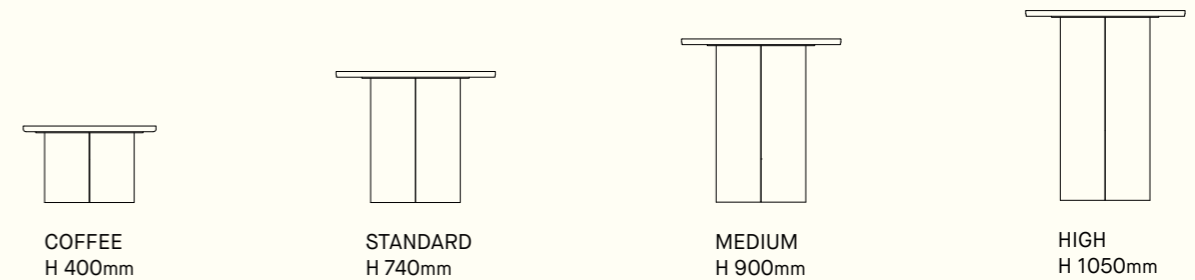

### TABLE TOPS

TIMBER W 750mm / D 750mm / H 32mm  
ALUMINUM W 750mm / D 750mm / H 10mm

TIMBER W 1800mm / D 900mm / H 32mm  
ALUMINUM W 1800mm / D 900mm / H 10mm

TIMBER W 900mm / D 900mm / H 32mm  
ALUMINUM W 900mm / D 900mm / H 10mm

TIMBER W 2400mm / D 900mm / H 32mm

TIMBER W 1200mm / D 1200mm / H 32mm  
ALUMINUM W 1200mm / D 1200mm / H 10mm

TIMBER W 3000mm / D 900mm / H 32mm

### BASE HEIGHT