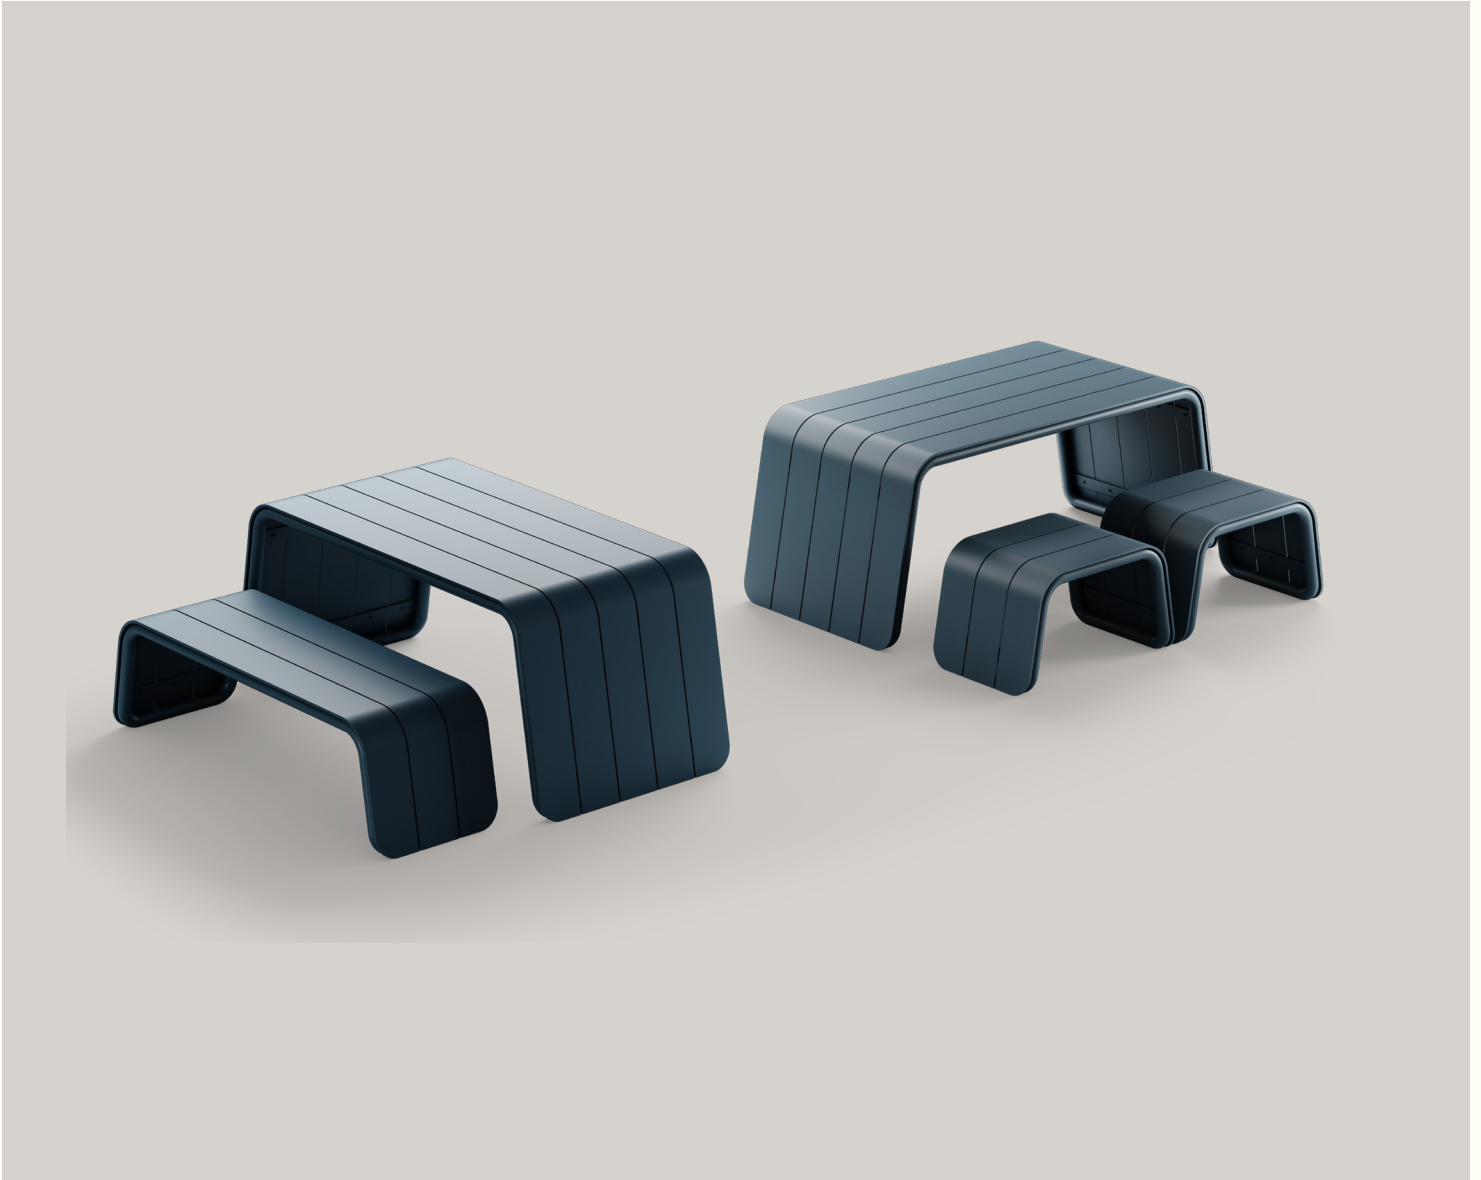

Each piece is thoughtfully crafted with durability in mind, ensuring they are designed and built to last.

FIKA Picnic Tables

DETAILS

The FIKA Collection, an outdoor table and seat collection made from durable steel featuring curved edges perfect for a public setting. Contrasting rigidity with smooth, this collection features sides inspired by the National Triangle. The outdoor table is paired with a bench seat and single seat, perfect for socializing and taking a break outdoors.

MESA Picnic Tables

DETAILS

The MESA Collection puts a contemporary twist on the timeless slatted table. With replaceable slats, you can create unique color combinations. Bench seating fits neatly underneath the table for a cohesive look and easy storage. Enjoy modern style and practicality with the MESA Collection.