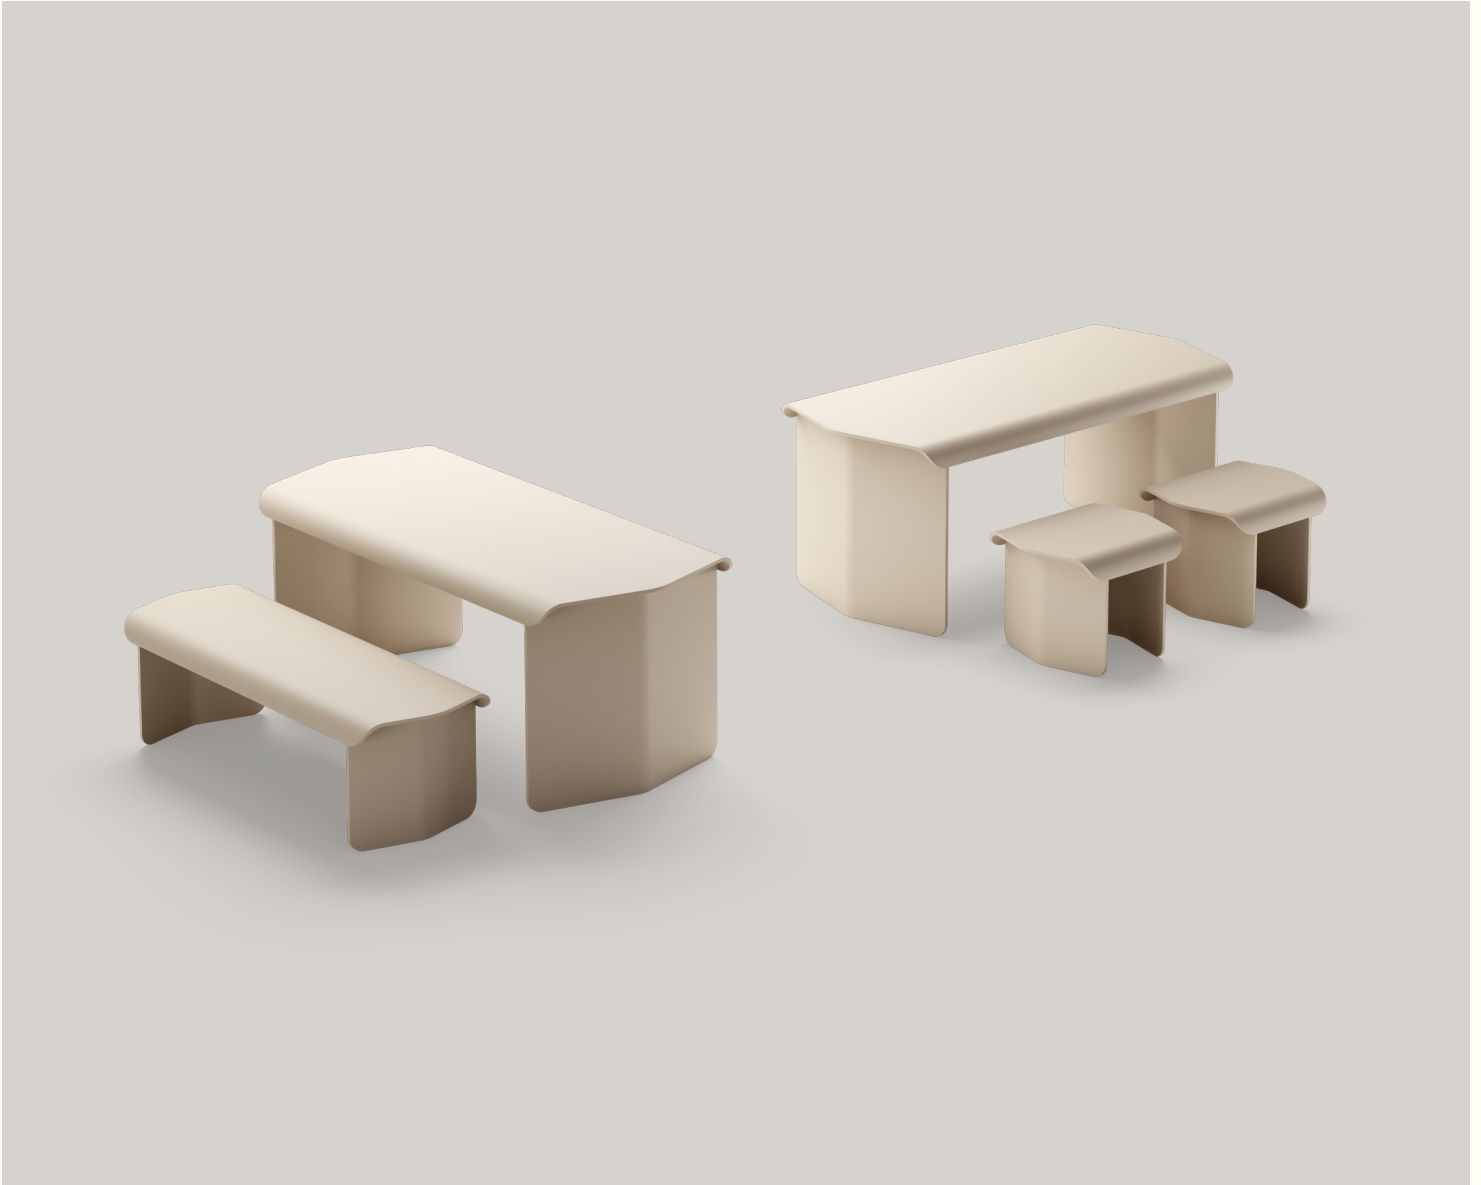

Each piece is thoughtfully crafted with durability in mind, ensuring they are designed and built to last.

FIKA Picnic Tables

DETAILS

The FIKA Collection, an outdoor table and seat collection made from durable steel featuring curved edges perfect for a public setting. Contrasting rigidity with smooth, this collection features sides inspired by the National Triangle. The outdoor table is paired with a bench seat and single seat, perfect for socializing and taking a break outdoors.