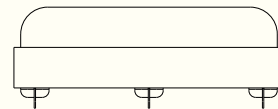

MADE IN AUSTRALIA.
12 WEEK LEAD TIME.
3 YEAR STRUCTURAL WARRANTY.

Outdoor Collection

VENN Timber Bench W Backrest

2000mm W / 720mm D / 450mm H

VENN Timber Bench W Double Backrest

2000mm W / 720mm D / 750mm H / 450mm S