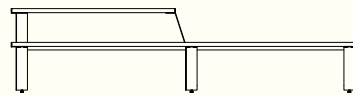

Outdoor Collection

VENN Timber Bench W Backrest

2200mm W / 1290mm D / 910mm H / 430mm S

2560mm W / 954mm D / 716mm H / 430mm S

3000mm W / 954mm D / 720mm H / 430mm S

POWDER COAT

Paperbark Textured   Deep Ocean Textured   Monument Textured   Surfmist Textured   Jasper Textured   Pale Eucalypt Matt   Manor Red Matt

Timber

Multiple Timber options