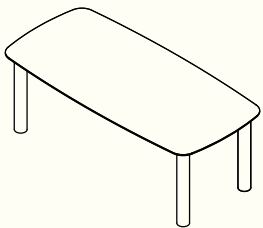

MADE IN AUSTRALIA.
12 WEEK LEAD TIME.
3 YEAR STRUCTURAL WARRANTY.

Outdoor Collection

SWAY Wire Chair

540mm W / 550mm D / 450mm S

SWAY Cafe Table

730mm W / 650mm D / 740mm H

SWAY Dining Table

2100mm W / 1000mm D / 740mm H