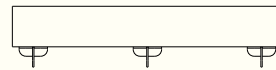

MADE IN AUSTRALIA.
12 WEEK LEAD TIME.
3 YEAR STRUCTURAL WARRANTY.

Outdoor Collection

VENN Timber Bench W Backrest

2000mm W / 720mm D / 450mm H

VENN Timber Bench W Double Backrest

2000mm W / 720mm D / 750mm H / 450mm S