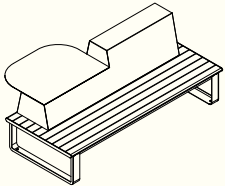

Outdoor Collection

VENN Timber Bench W Backrest

2200mm W / 1290mm D / 910mm H / 430mm S

VENN Timber Bench W Double Backrest

2560mm W / 954mm D / 716mm H / 430mm S