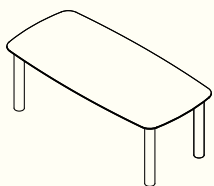

FIKA SEAT

590 mm W / 530 mm D /
450 mm H

MESA COLLECTION

MESA TABLE

1800mm W / 830mm D /
730mm H

MESA BENCH

1590 mm W / 500 mm D /
450 mm H

MESA SEAT

785 mm W / 500 mm D /
450 mm H

VENN BENCHES

VENN TIMBER BENCH W BACKREST
CODE: VENN_TMB_BCH_BKR
2800mm W / 900mm D / 450mm H

VENN TIMBER BENCH W DOUBLE
BACKREST
CODE: VENN_TMB_BCH_2BKR
2800mm W / 900mm D / 450mm H

VENN TIMBER W WAYFINDING
CODE: VENN_TMB_BCH_WAY
2800mm W / 900mm D / 1840mm H

SWAY COLLECTION

VENN TIMBER BENCH W UMBRELLA
CODE: VENN_TMB_BCH_UMB
2800mm W / 1600mm D / 1840mm H

VENN TIMBER BENCH W UMBRELLA
CODE: VENN_TMB_BCH_UMB
2800mm W / 1600mm D / 1840mm H