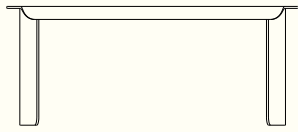

Outdoor Collection

FIKA TABLE

1800 W / 830 D / 730 H