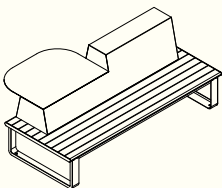

CODE: ACME_PLT_BOX_MED
600mm W / 600mm D /
400mm H

ACME PLANTER BOX LARGE

CODE: ACME_PLT_BOX_LRG
1100mm W / 450mm D /
400mm H

URBAN PAUSE

VENN TIMBER BENCH W UMBRELLA

CODE: VENN_TMB_BCH_UMB
2800mm W / 1600mm D / 1840mm H