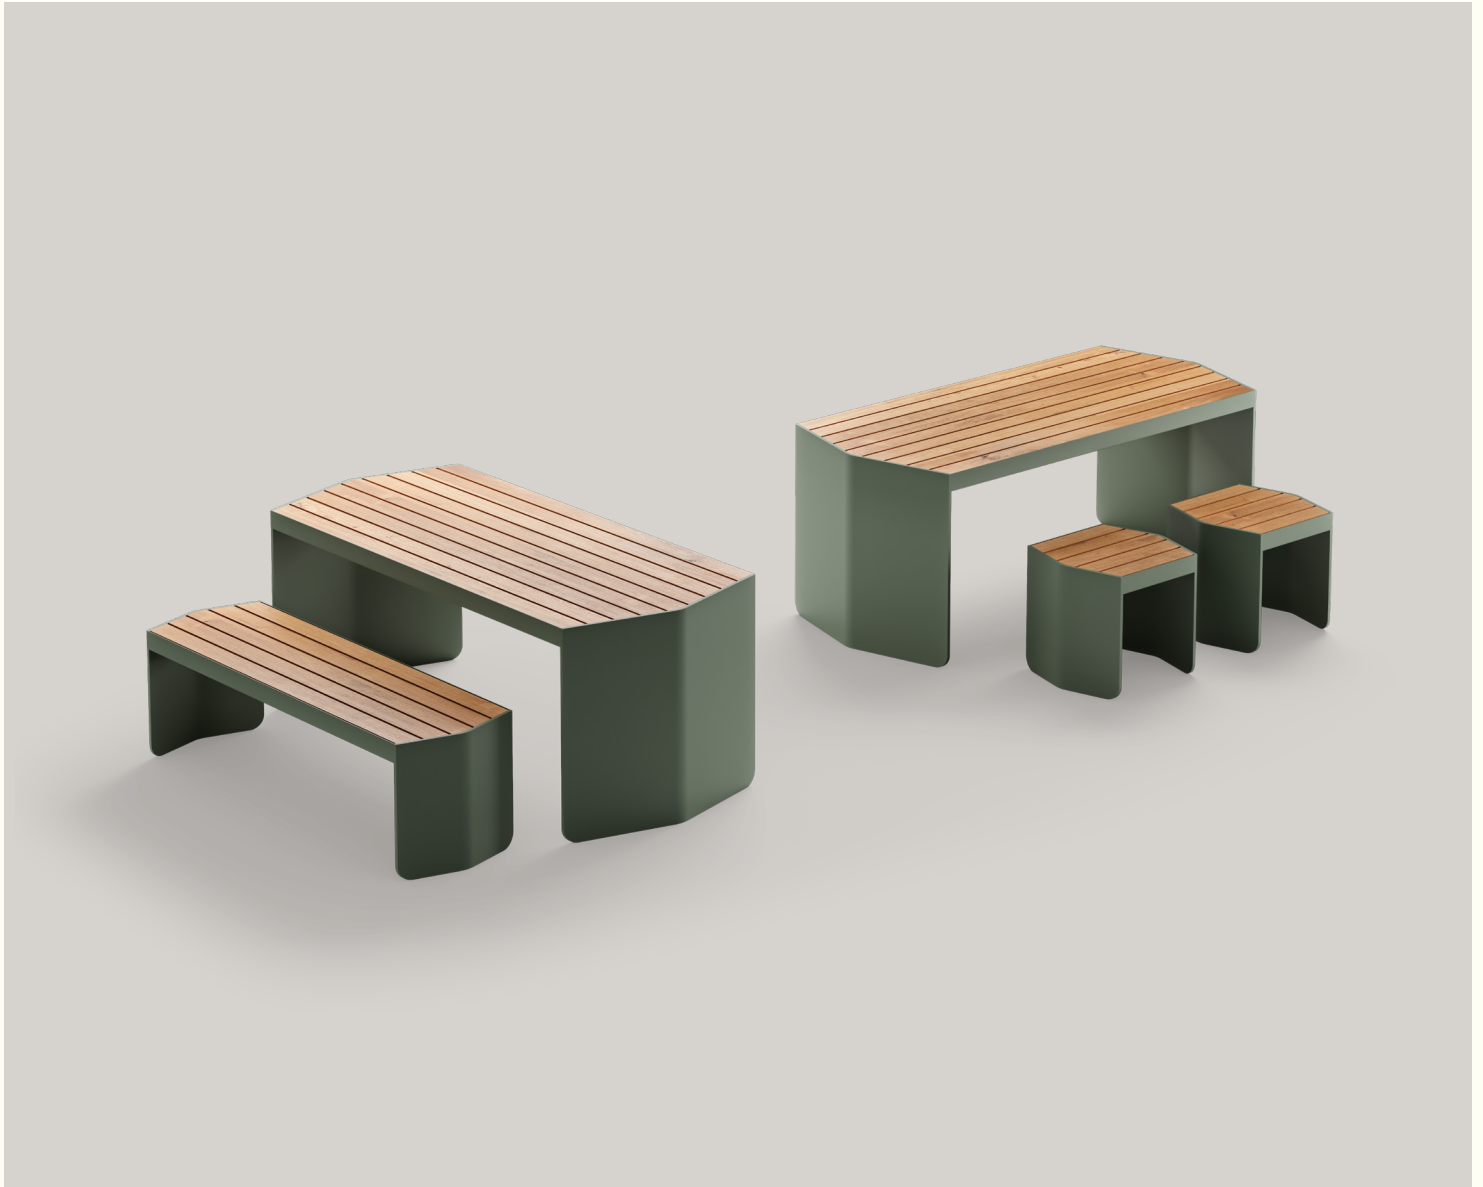

ACME Picnic Tables

DETAILS

The ACME Collection harmoniously blends natural elements with sleek steel, creating a striking contrast. Inspired by the national triangle, its triangular side is reflected in bench seating and planters. With a variety of color options, this versatile collection is perfect for any outdoor space.

MADE IN AUSTRALIA.
12 WEEK LEAD TIME.
3 YEAR STRUCTURAL WARRANTY.