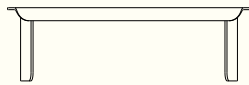

MADE IN AUSTRALIA.
12 WEEK LEAD TIME.
3 YEAR STRUCTURAL WARRANTY.

Outdoor Collection

FIKA TABLE

1800 W / 830 D / 730 H

FIKA BENCH

1500 W / 530 D / 450 H

FIKA SEAT

590 W / 530 D / 450 H