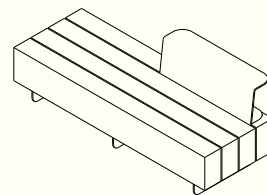

VENN TIMBER W WAYFINDING
CODE: VENN_TMB_BCH_WAY
2800mm W / 900mm D / 1840mm H