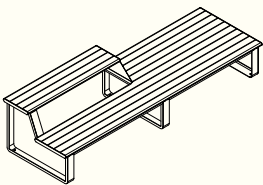

Outdoor Collection

VENN Timber Bench W Backrest

2200mm W / 1290mm D / 910mm H / 430mm S

2560mm W / 954mm D / 716mm H / 430mm S

3000mm W / 954mm D / 720mm H / 430mm S

POWDER COAT

Paperbark Textured   Deep Ocean Textured   Monument Textured   Surfmist Textured   Jasper Textured   Pale Eucalypt Matt   Manor Red Matt

Timber

Multiple Timber options