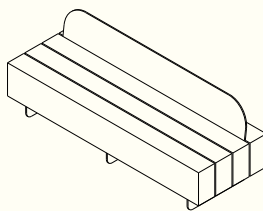

785 mm W / 500 mm D /
450 mm H

VENN BENCHES

VENN TIMBER BENCH W BACKREST
CODE: VENN_TMB_BCH_BKR
2800mm W / 900mm D / 450mm H

VENN TIMBER BENCH W DOUBLE
BACKREST
CODE: VENN_TMB_BCH_2BKR
2800mm W / 900mm D / 450mm H

VENN TIMBER W WAYFINDING
CODE: VENN_TMB_BCH_WAY
2800mm W / 900mm D / 1840mm H

SWAY COLLECTION

VENN TIMBER BENCH W UMBRELLA
CODE: VENN_TMB_BCH_UMB
2800mm W / 1600mm D / 1840mm H

VENN TIMBER BENCH W UMBRELLA
CODE: VENN_TMB_BCH_UMB
2800mm W / 1600mm D / 1840mm H