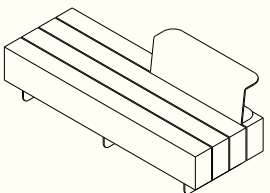

Outdoor Collection

VENN Timber Bench W Backrest

2000mm W / 720mm D / 450mm H

2000mm W / 720mm D / 750mm H / 450mm S

2000mm W / 720mm D / 760mm H / 450mm S

POWDER COAT

Paperbark
Textured

Deep Ocean
Textured

Monument
Textured

Surfmist
Textured

Jasper
Textured

Pale Eucalypt
Matt

Manor Red
Matt

TIMBER

Multiple Timber
options