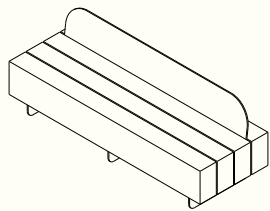

MADE IN AUSTRALIA.
12 WEEK LEAD TIME.
3 YEAR STRUCTURAL WARRANTY.

Outdoor Collection

VENN Timber Bench W Backrest

2000mm W / 720mm D / 450mm H

VENN Timber Bench W Double Backrest

2000mm W / 720mm D / 750mm H / 450mm S