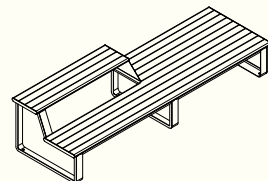

VENN TIMBER BENCH W UMBRELLA

CODE: VENN_TMB_BCH_UMB
2800mm W / 1600mm D / 1840mm H

MADE IN AUSTRALIA.
12 WEEK LEAD TIME.
5 YEAR STRUCTURAL WARRANTY.